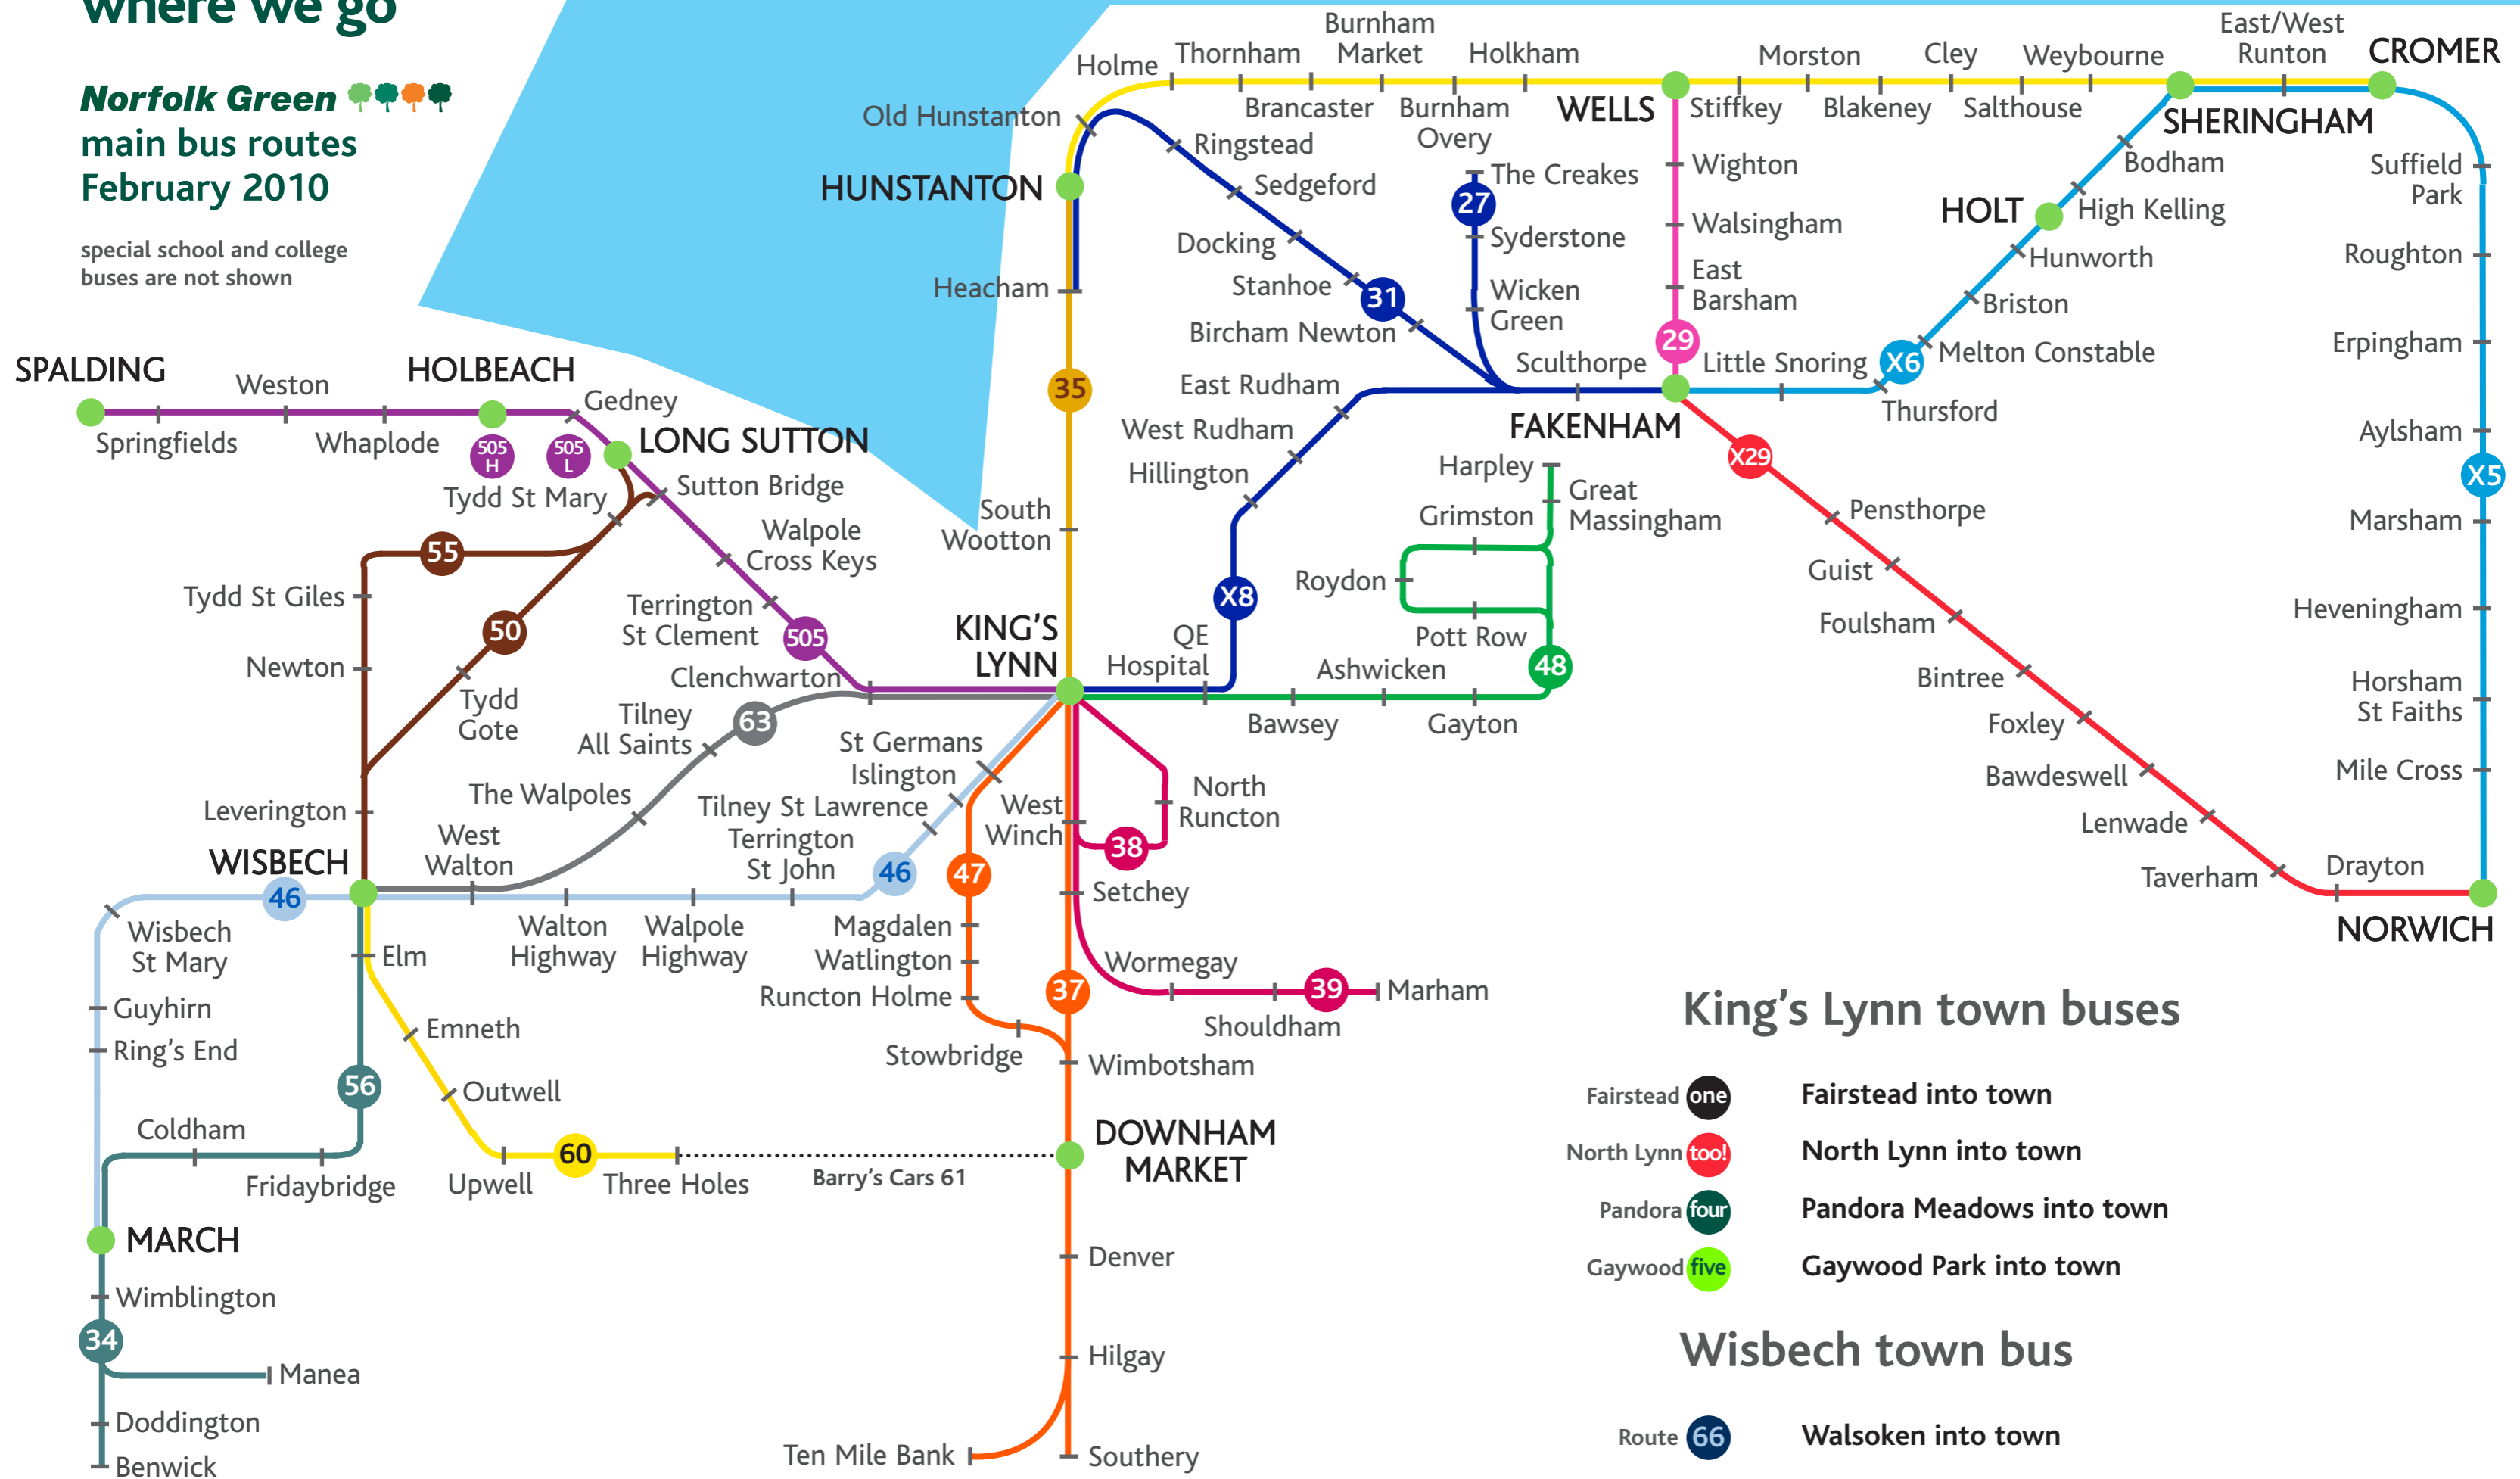

where we go

Norfolk Green main bus routes February 2010

special school and college buses are not shown

King's Lynn town buses

- Fairstead **one** Fairstead into town
- North Lynn **too!** North Lynn into town
- Pandora **four** Pandora Meadows into town
- Gaywood **five** Gaywood Park into town

Wisbech town bus

- Route **66** Walsoken into town